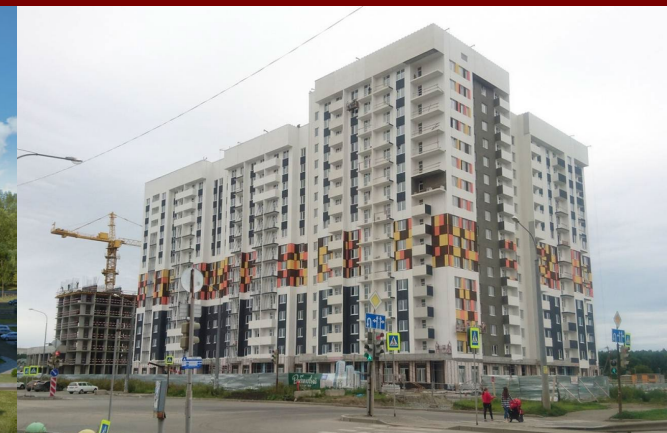

# CASE STUDIES

150 educational institutions in Moscow

More than 40,000 Streletz-PRO wireless devices

Installation time of all the 150 projects – 6 months

40 installers

**ARGUSSPECTRUM**

# RESIDENTIAL BUILDINGS

- Residential complex "Lyuberetskiy", Moscow
- Residential complex "URBN", Volgograd
- Residential complex "Muromsky", Perm
- Residential complex "Academic", Yekaterinburg
- Residential complex "Ryabinovy", Yekaterinburg