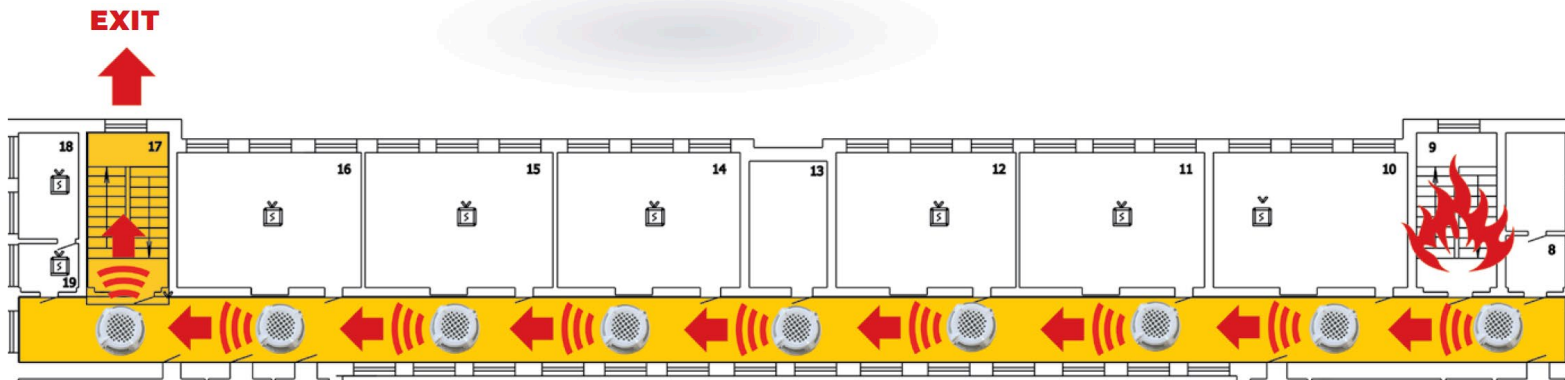

STRELETZ-PRO: MAIN FEATURES

Wireless directional evacuation:

- Smoke detection in the protected area
- Voice alarm about fire
- White noise and strobe lights indicate safe exit route
- Control of evacuation

**Wireless directional evacuation via sound and strobe lights
(similar to aircraft emergency floor path illumination)**