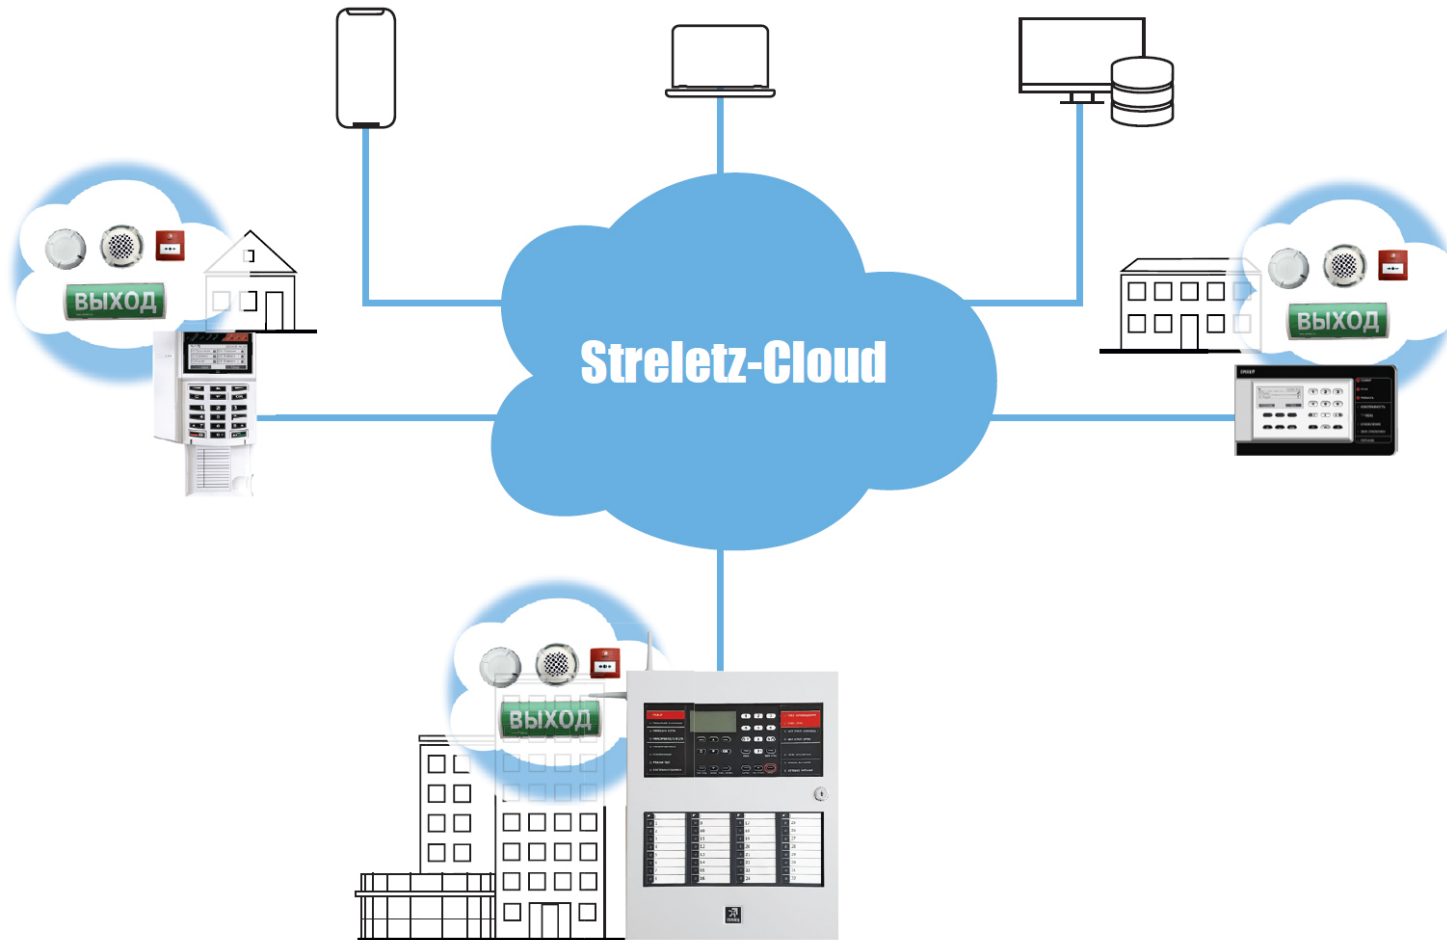

### Advanced technical specifications

The advanced wireless technology is economical and installed approximately **5 times faster** than a traditional wired system.

Streletz-PRO is a comprehensive building protection comprising wireless: fire detection, notification, evacuation, automatic signaling to fire brigades, full system monitoring.

# STRELETZ-PRO: MAIN FEATURES

## Wireless directional evacuation:

- Smoke detection in the protected area
- Voice alarm about fire
- White noise and strobe lights indicate safe exit route
- Control of evacuation

**Wireless directional evacuation via sound and strobe lights  
(similar to aircraft emergency floor path illumination)**

## Streletz-Cloud:

Remote control and monitoring of the state of each device.

- Configuration
- Connection strength
- Battery power
- Temperature
- Fault summary
- Network rating

**Cloud technologies for remote control and monitoring  
via a mobile phone, a computer or a web-browser**