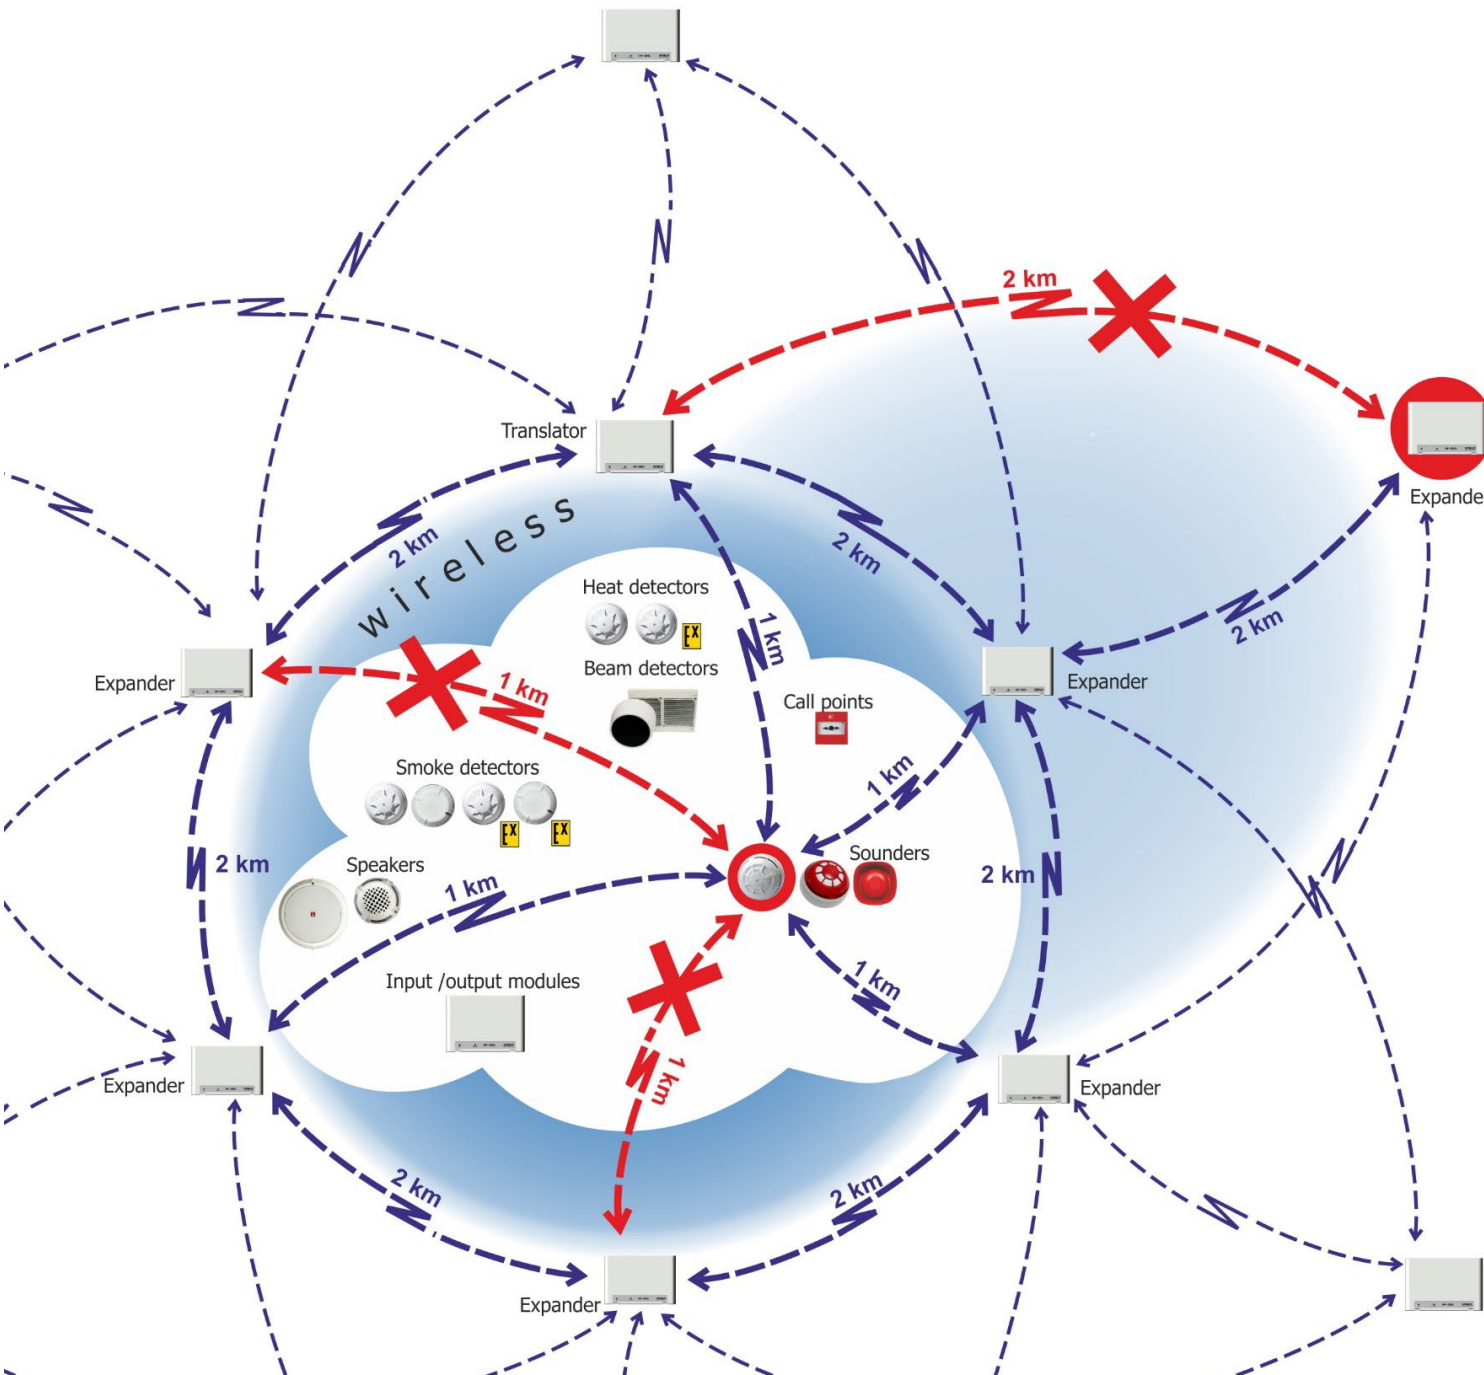

# PRODUCTS

The key product of the company is a **WIRELESS** fire and security system Streletz-PRO.

**Fire detection**

**Notification**

**Fire suppression control**

**Smoke ventilation control**

**Security alarm**

# STRELETZ-PRO: MAIN FEATURES

## Self-healing MESH technology

- 127 communication routes
- High level of reliability
- All devices automatically choose a parent expander depending on the quality of connection
- A simple design and commissioning process