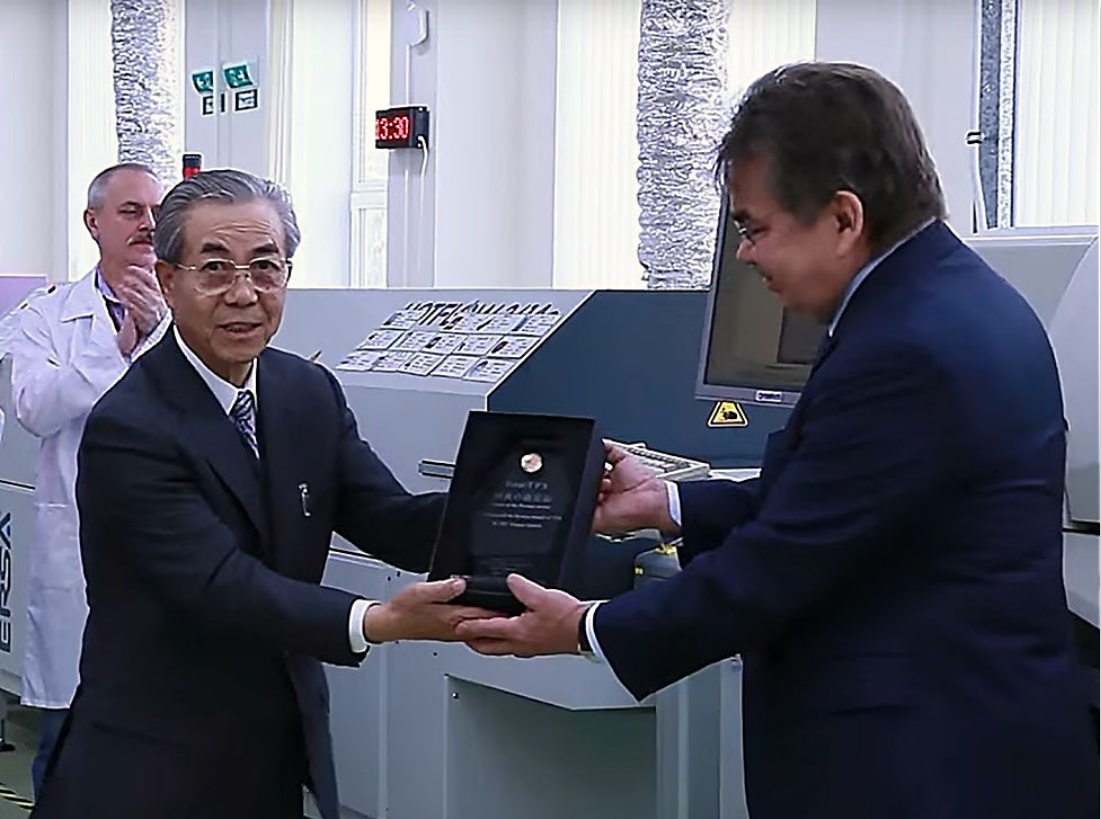

# PRODUCTION

- 8,000 sq.m facility
- 4 x surface mount assembly lines
- 200 employees

**ARGUS SPECTRUM is the only company in Saint Petersburg to be recognized by and awarded the Toyota Bronze Medal for its production Management System.**